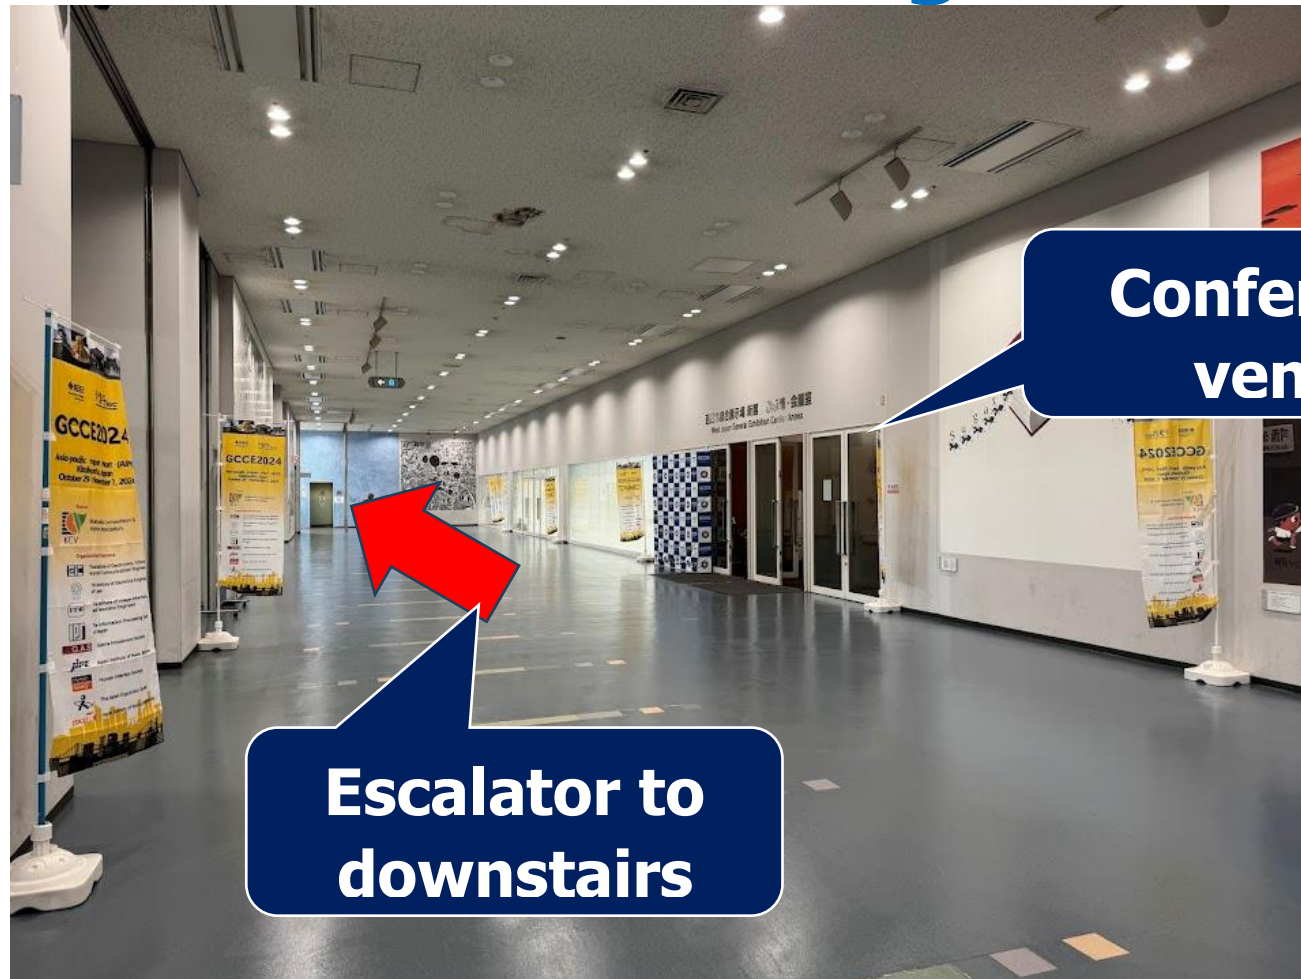

Access to Keynote Venue

1 Go downstairs using escalator

**Conference
venue**

**Escalator to
downstairs**

2 Go outside and turn right

3 Proceed to ground level

4 Go straight.

5 Cross roadway and find your goal.

GOAL

**Kitakyushu International
Conference Centre**