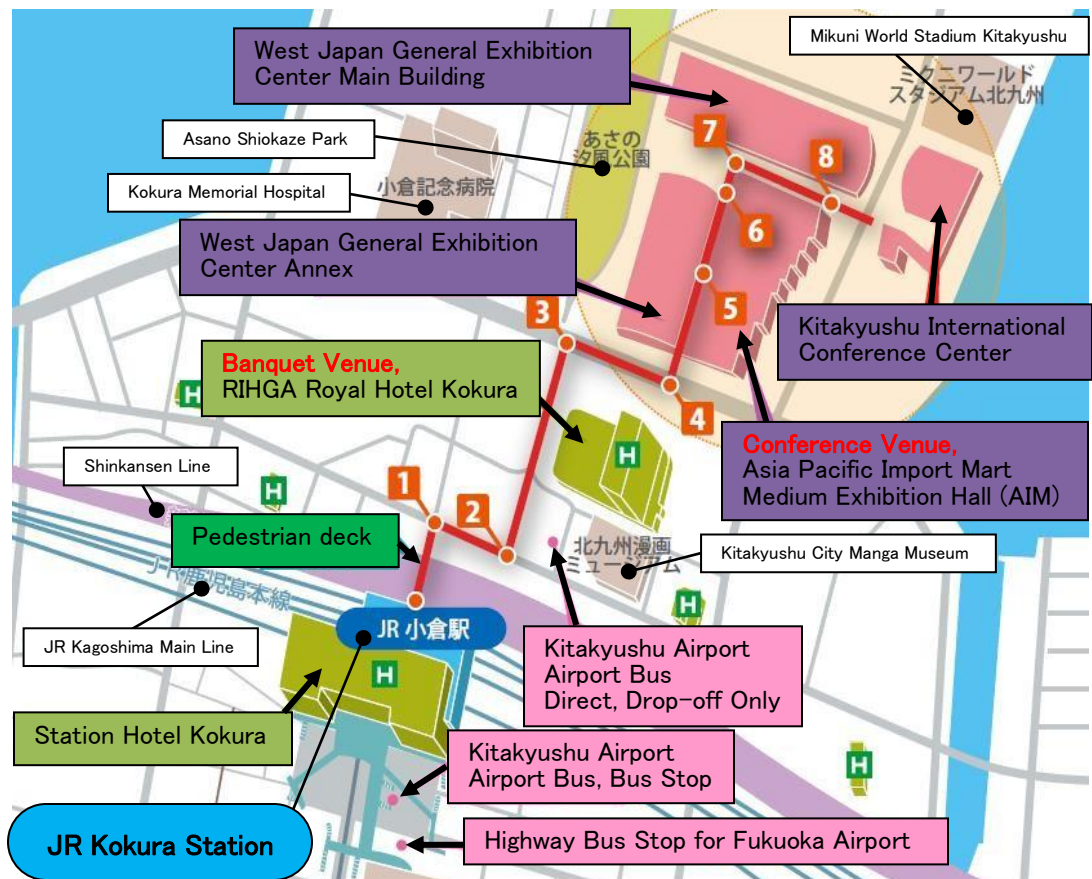

Asia Pacific Import Mart Medium Exhibition Hall (AIM) Map & Directions from JR Kokura Station

7
Go down the escalator and the main building is in front. Turn right for the International Conference Hall.

8
The yellow building in front is the International Conference Hall. This is NOT the venue for GCCE 2024.

5
The Annex is on your left and AIM is on your right. **This AIM is the conference venue for GCCE2024.** For the main building and the International Conference Hall, go straight to the exit at the end of the hall.

6
Go out the automatic door and down the escalator on your right.

1
From the Shinkansen Exit (North Exit) of JR Kokura Station Proceed along the pedestrian deck.

2
Ride the moving walkway to the end.

3
Turn right from the end of the moving walkway.

4
West Japan General Exhibition Center Annex and AIM Building Enter through the entrance.